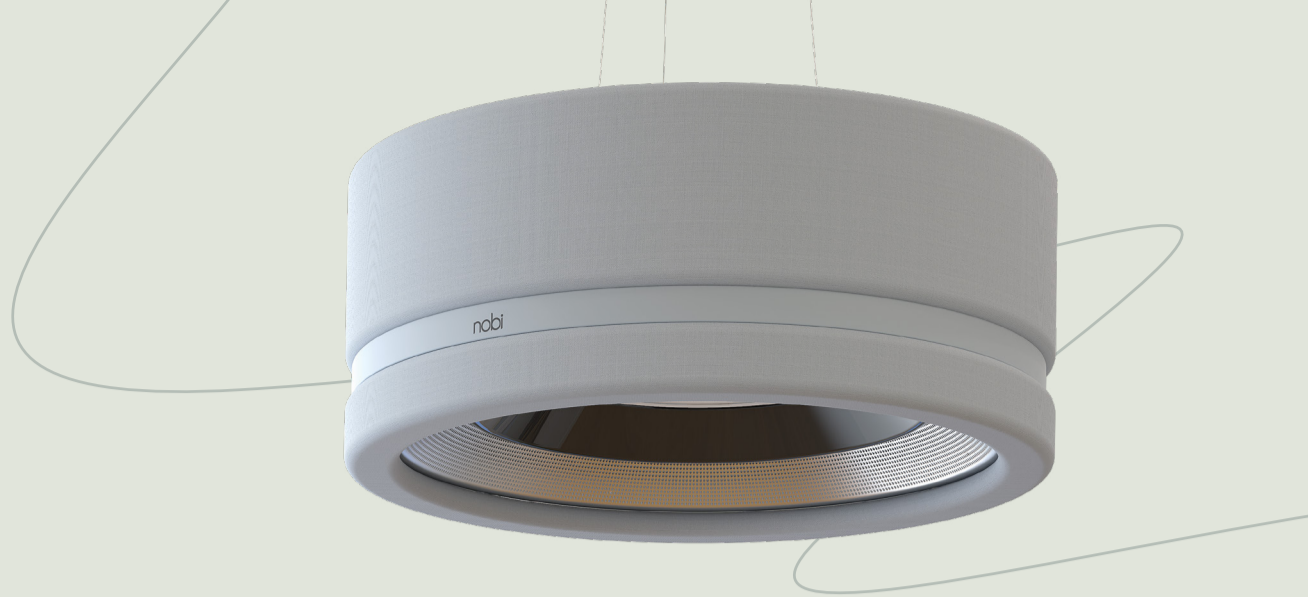

## Your Nobi lights are live!

From now on, the Nobi lights will immediately alert (care) staff if a resident falls.